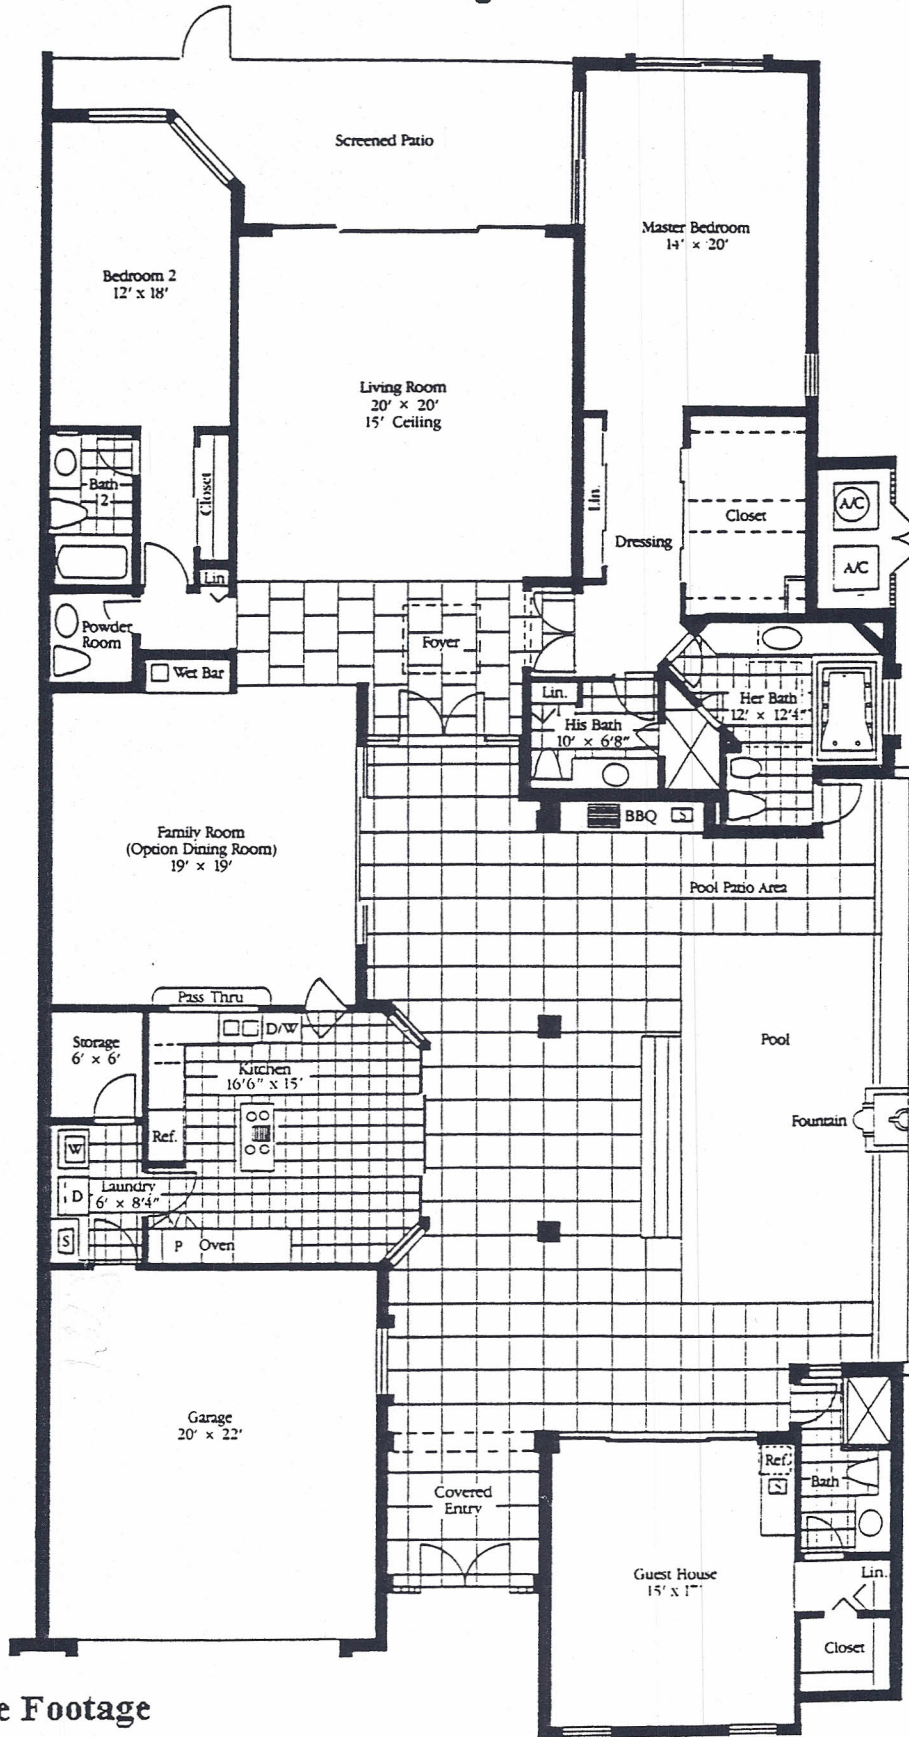

# Courtyard Villa

## Square Footage

Living Area	2,940 Sq. Ft.
Garage	487 Sq. Ft.
Screened Patio	219 Sq. Ft.
Covered Patio	474 Sq. Ft.
<b>Total</b>	<b>4,120 Sq. Ft.</b>